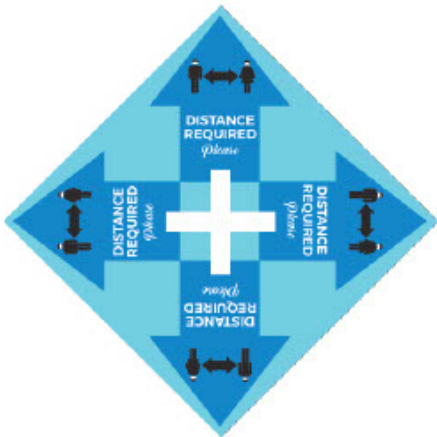

Social Distancing Solutions